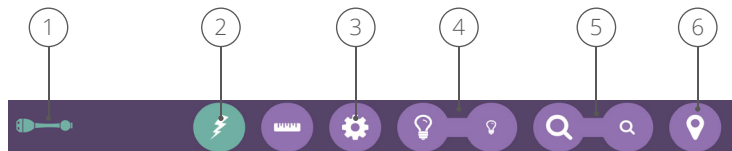

EN RECORD SOFTWARE

1. Switch camera off
2. Flash light
3. Camera settings
4. Brightness
5. Zoom
6. Locating transmitter

K-35 HD